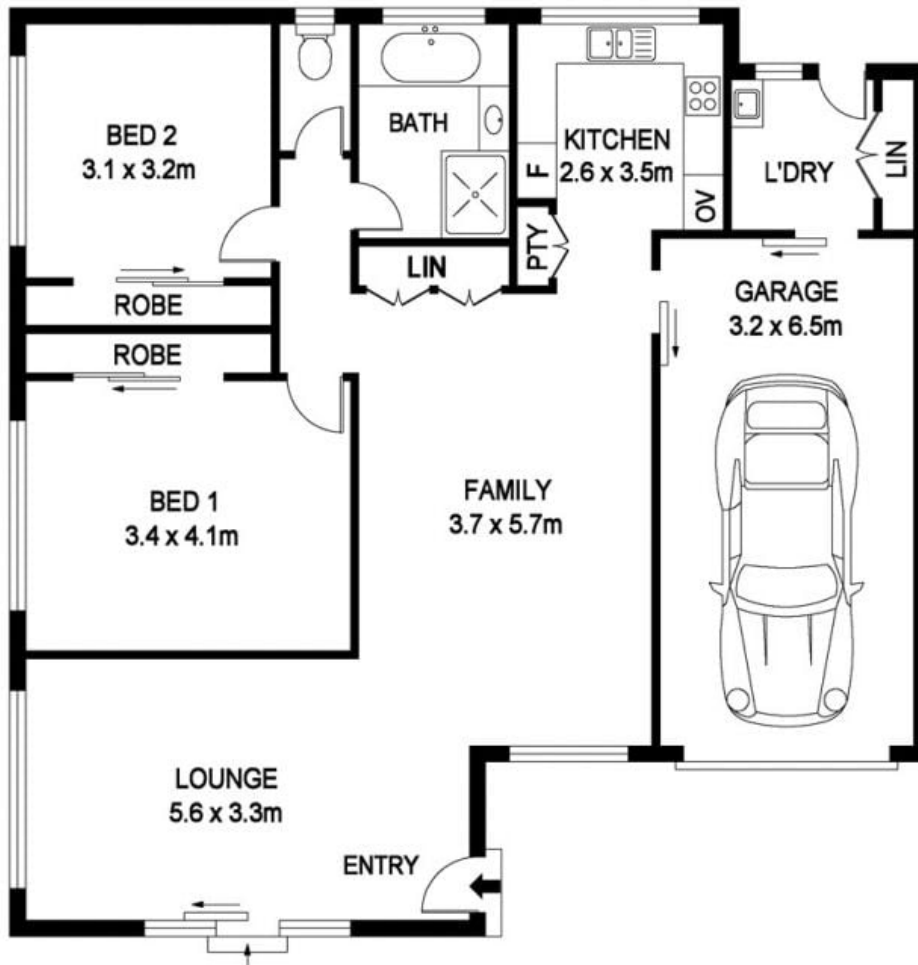

1/6 Leura Place Port Macquarie, NSW

VILLA MAGIC IN THE HASTINGS!

Price: \$450 per week

1/6 Leura Pl, Port Macquarie

INTERNAL : 112.5m²

DISCLAIMER

PLANS SHOWN ARE FOR MARKETING PURPOSES ONLY, ALL DIMENSIONS ARE APPROXIMATE AND NOT TO SCALE. THEY ARE SUBJECT TO ERRORS AND INACCURACIES AND NO LIABILITY WILL BE ACCEPTED. INTERESTED PARTIES SHOULD MAKE THEIR OWN INQUIRES.