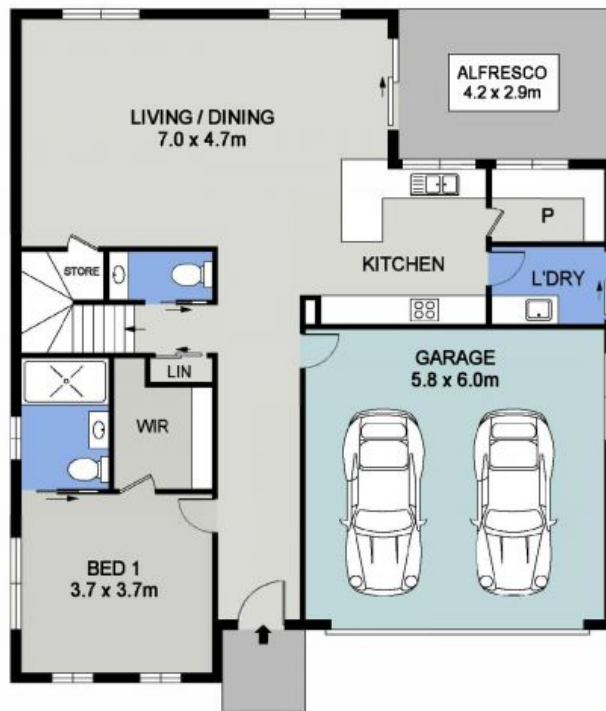

6/91 The Ruins Way Port Macquarie, NSW

 4

 2

 2

'Innes Park' Brand New Home in Exclusive Gated Sanctuary

Designed for discerning individuals who appreciate the finer things in life, Innes Park caters to a diverse range of lifestyles. Whether you're a downsizer looking for a more manageable space, an investor seeking the benefits of securing a brand new property, executive in search of a stylish retreat, or family looking for an exclusive community to call home, Innes Park promises something for everyone.

Price: Contact Agent

Corrine Cunningham **Tyson Cunningham**

0409 468 773

0481 123 047

UPPER PLAN
(60 sq m Approx)

LOWER PLAN
(168 sq m Approx)

91 THE RUINS WAY
PORT MACQUARIE
HOUSES 3, 4, 6, 11, 13, 14, 15, 16