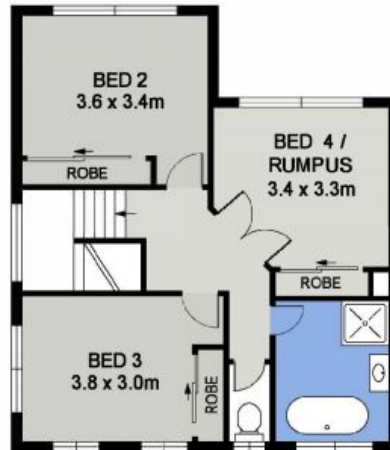

6/91 The Ruins Way Port Macquarie, NSW

 4

 2

 2

'Innes Park' Brand New Home in Exclusive Gated Sanctuary

Designed for discerning individuals who appreciate the finer things in life, Innes Park caters to a diverse range of lifestyles. Whether you're a downsizer looking for a more manageable space, an investor seeking the benefits of securing a brand new property, executive in search of a stylish retreat, or family looking for an exclusive community to call home, Innes Park promises something for everyone.

Price: Contact Agent

Corrine Cunningham **Tyson Cunningham**

0409 468 773

0481 123 047

UPPER PLAN
(60 sq m Approx)

LOWER PLAN
(168 sq m Approx)

91 THE RUINS WAY
PORT MACQUARIE
HOUSES 3, 4, 6, 11, 13, 14, 15, 16